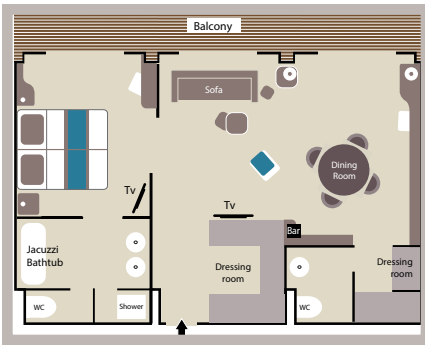

3 DELUXE SUITES
(290 sq.ft. + 54 sq.ft. private balcony)

- (1) Prestige Suites aboard Le Boréal & Le Soléal: 1 shower & 1 bathtub.
- (2) Prestige Cabin aboard Le Boréal & Le Soléal, Decks 5 & 6: 1 shower or 1 bathtub depends on staterooms.

28 DELUXE STATEROOMS
(200 sq.ft. + 43 sq.ft. private balcony)

8 SUPERIOR STATEROOMS
(226 sq.ft.)

Le Lyréal

OWNER'S SUITE
(581 sq.ft. + 129 sq.ft. private balcony)

GRAND DELUXE SUITE
(484 sq.ft. + 108 sq.ft. private balcony)

1 GRAND PRIVILEGE SUITE
(581 sq.ft. + 129 sq.ft. private balcony)

8 PRIVILEGE SUITES
(388 sq.ft. + 86 sq.ft. private balcony)

11 PRESTIGE SUITES
(388 sq.ft. + 86 sq.ft. private balcony)

73 PRESTIGE STATEROOMS
(194 sq.ft. + 43 sq.ft. private balcony)

3 DELUXE SUITES
(291 sq.ft. + 65 sq.ft. private balcony)

28 DELUXE STATEROOMS
(194 sq.ft. + 43 sq.ft. private balcony)

8 SUPERIOR STATEROOMS
(226 sq.ft.)

Deck Plan

- 7 Sun Deck - Open-air Bar
- 6 **LE BORÉAL, L'AUSTRAL & LE SOLÉAL:** Owner's Suite with private balcony - 3 Deluxe Suites with private balcony - 20 Prestige Staterooms with private balcony (with 18 Prestige Staterooms convertible into 9 Prestige Suites)
LE LYRIAL: Owner's Suite with private balcony - 1 Grand Privilege Suite - 3 Deluxe Suites with private balcony - 1 Grand Deluxe Suite with private balcony - 8 Privilege Suites with private balcony - 1 Prestige Stateroom with private balcony
ALL SHIPS: Pool - Grill Restaurant - Internet Space - Library - Panoramic Lounge - Panoramic Terrace
- 5 37 Prestige Staterooms with private balcony (with 22 Prestige Staterooms convertible into 11 Prestige Suites) - Fitness Center - SOTHYST™ Beauty Corner: Balneo, Hammam, Massage, Hairdresser - Relaxation Room - Image & Photo Desk - Bridge
- 4 35 Prestige Staterooms with private balcony - Theater
- 3 28 Deluxe Staterooms with private balcony - 8 Superior Staterooms - Main Lounge - Shop - Reception Desk - Excursion Desk - Medical Center
- 2 Gastronomic Restaurant - Marina