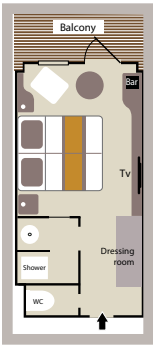

Le Boréal, L'Austral & Le Soléal

OWNER'S SUITE
(484 sq.ft. + 97 sq.ft. private balcony)

UP TO 20 PRESTIGE SUITES
(398 sq.ft. + 86 sq.ft. private balcony)

UP TO 92 PRESTIGE STATEROOMS
(200 sq.ft. + 43 sq.ft. private balcony)

3 DELUXE SUITES
(290 sq.ft. + 54 sq.ft. private balcony)

- (1) Prestige Suites aboard Le Boréal & Le Soléal: 1 shower & 1 bathtub.
- (2) Prestige Cabin aboard Le Boréal & Le Soléal, Decks 5 & 6: 1 shower or 1 bathtub depends on staterooms.

28 DELUXE STATEROOMS
(200 sq.ft. + 43 sq.ft. private balcony)

8 SUPERIOR STATEROOMS
(226 sq.ft.)

Le Lyréal

OWNER'S SUITE
(581 sq.ft. + 129 sq.ft. private balcony)

GRAND DELUXE SUITE
(484 sq.ft. + 108 sq.ft. private balcony)

3 DELUXE SUITES
(291 sq.ft. + 65 sq.ft. private balcony)

28 DELUXE STATEROOMS
(194 sq.ft. + 43 sq.ft. private balcony)

8 SUPERIOR STATEROOMS
(226 sq.ft.)

Deck Plan

- 7 Sun Deck - Open-air Bar
- 6 **LE BORÉAL, L'AUSTRAL & LE SOLÉAL:** Owner's Suite with private balcony - 3 Deluxe Suites with private balcony - 20 Prestige Staterooms with private balcony (with 18 Prestige Staterooms convertible into 9 Prestige Suites)
LE LYRIAL: Owner's Suite with private balcony - 1 Grand Privilege Suite - 3 Deluxe Suites with private balcony - 1 Grand Deluxe Suite with private balcony - 8 Privilege Suites with private balcony - 1 Prestige Stateroom with private balcony
ALL SHIPS: Pool - Grill Restaurant - Internet Space - Library - Panoramic Lounge - Panoramic Terrace
- 5 37 Prestige Staterooms with private balcony (with 22 Prestige Staterooms convertible into 11 Prestige Suites) - Fitness Center - SOTHYST™ Beauty Corner: Balneo, Hammam, Massage, Hairdresser - Relaxation Room - Image & Photo Desk - Bridge
- 4 35 Prestige Staterooms with private balcony - Theater
- 3 28 Deluxe Staterooms with private balcony - 8 Superior Staterooms - Main Lounge - Shop - Reception Desk - Excursion Desk - Medical Center
- 2 Gastronomic Restaurant - Marina