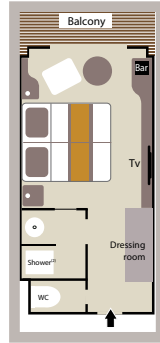

Le Boréal, L'Austral & Le Soléal

OWNER'S SUITE
(484 sq.ft. + 97 sq.ft. private balcony)

UP TO 20 PRESTIGE SUITES
(398 sq.ft. + 86 sq.ft. private balcony)

UP TO 92 PRESTIGE STATEROOMS
(200 sq.ft. + 43 sq.ft. private balcony)

3 DELUXE SUITES
(290 sq.ft. + 54 sq.ft. private balcony)

- (1) Prestige Suites aboard Le Boréal & Le Soléal: 1 shower & 1 bathtub.
- (2) Prestige Cabin aboard Le Boréal & Le Soléal, Decks 5 & 6: 1 shower or 1 bathtub depends on staterooms.

28 DELUXE STATEROOMS
(200 sq.ft. + 43 sq.ft. private balcony)

8 SUPERIOR STATEROOMS
(226 sq.ft.)

Le Lyréal

OWNER'S SUITE
(581 sq.ft. + 129 sq.ft. private balcony)

GRAND DELUXE SUITE
(484 sq.ft. + 108 sq.ft. private balcony)

3 DELUXE SUITES
(291 sq.ft. + 65 sq.ft. private balcony)

28 DELUXE STATEROOMS
(194 sq.ft. + 43 sq.ft. private balcony)

8 SUPERIOR STATEROOMS
(226 sq.ft.)

Deck Plan

- 7 Sun Deck - Open-air Bar
- 6 **LE BORÉAL, L'AUSTRAL & LE SOLÉAL:** Owner's Suite with private balcony - 3 Deluxe Suites with private balcony - 20 Prestige Staterooms with private balcony (with 18 Prestige Staterooms convertible into 9 Prestige Suites)
LE LYRIAL: Owner's Suite with private balcony - 1 Grand Privilege Suite - 3 Deluxe Suites with private balcony - 1 Grand Deluxe Suite with private balcony - 8 Privilege Suites with private balcony - 1 Prestige Stateroom with private balcony
ALL SHIPS: Pool - Grill Restaurant - Internet Space - Library - Panoramic Lounge - Panoramic Terrace
- 5 37 Prestige Staterooms with private balcony (with 22 Prestige Staterooms convertible into 11 Prestige Suites) - Fitness Center - SOTHYST™ Beauty Corner: Balneo, Hammam, Massage, Hairdresser - Relaxation Room - Image & Photo Desk - Bridge
- 4 35 Prestige Staterooms with private balcony - Theater
- 3 28 Deluxe Staterooms with private balcony - 8 Superior Staterooms - Main Lounge - Shop - Reception Desk - Excursion Desk - Medical Center
- 2 Gastronomic Restaurant - Marina