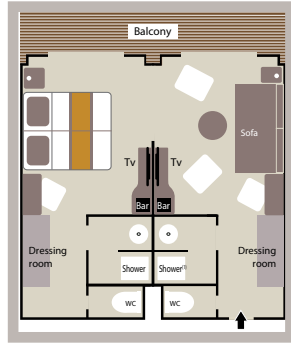

Le Boréal, L'Austral & Le Soléal

OWNER'S SUITE
(484 sq.ft. + 97 sq.ft. private balcony)

UP TO 20 PRESTIGE SUITES
(398 sq.ft. + 86 sq.ft. private balcony)

UP TO 92 PRESTIGE STATEROOMS
(200 sq.ft. + 43 sq.ft. private balcony)

3 DELUXE SUITES
(290 sq.ft. + 54 sq.ft. private balcony)

- (1) Prestige Suites aboard Le Boréal & Le Soléal: 1 shower & 1 bathtub.
- (2) Prestige Cabin aboard Le Boréal & Le Soléal, Decks 5 & 6: 1 shower or 1 bathtub depends on staterooms.

28 DELUXE STATEROOMS
(200 sq.ft. + 43 sq.ft. private balcony)

8 SUPERIOR STATEROOMS
(226 sq.ft.)

Le Lyréal

OWNER'S SUITE
(581 sq.ft. + 129 sq.ft. private balcony)

GRAND DELUXE SUITE
(484 sq.ft. + 108 sq.ft. private balcony)

3 DELUXE SUITES
(291 sq.ft. + 65 sq.ft. private balcony)

28 DELUXE STATEROOMS
(194 sq.ft. + 43 sq.ft. private balcony)

8 SUPERIOR STATEROOMS
(226 sq.ft.)

Deck Plan

- 7 Sun Deck - Open-air Bar
- 6 **LE BORÉAL, L'AUSTRAL & LE SOLÉAL:** Owner's Suite with private balcony - 3 Deluxe Suites with private balcony - 20 Prestige Staterooms with private balcony (with 18 Prestige Staterooms convertible into 9 Prestige Suites)
LE LYRIAL: Owner's Suite with private balcony - 1 Grand Privilege Suite - 3 Deluxe Suites with private balcony - 1 Grand Deluxe Suite with private balcony - 8 Privilege Suites with private balcony - 1 Prestige Stateroom with private balcony
ALL SHIPS: Pool - Grill Restaurant - Internet Space - Library - Panoramic Lounge - Panoramic Terrace
- 5 37 Prestige Staterooms with private balcony (with 22 Prestige Staterooms convertible into 11 Prestige Suites) - Fitness Center - SOTHYST™ Beauty Corner: Balneo, Hammam, Massage, Hairdresser - Relaxation Room - Image & Photo Desk - Bridge
- 4 35 Prestige Staterooms with private balcony - Theater
- 3 28 Deluxe Staterooms with private balcony - 8 Superior Staterooms - Main Lounge - Shop - Reception Desk - Excursion Desk - Medical Center
- 2 Gastronomic Restaurant - Marina