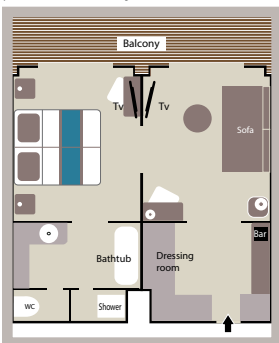

3 DELUXE SUITES
(290 sq.ft. + 54 sq.ft. private balcony)

- (1) Prestige Suites aboard Le Boréal & Le Soléal: 1 shower & 1 bathtub.
- (2) Prestige Cabin aboard Le Boréal & Le Soléal, Decks 5 & 6: 1 shower or 1 bathtub depends on staterooms.

28 DELUXE STATEROOMS
(200 sq.ft. + 43 sq.ft. private balcony)

8 SUPERIOR STATEROOMS
(226 sq.ft.)

Le Lyréal

OWNER'S SUITE
(581 sq.ft. + 129 sq.ft. private balcony)

GRAND DELUXE SUITE
(484 sq.ft. + 108 sq.ft. private balcony)

1 GRAND PRIVILEGE SUITE
(581 sq.ft. + 129 sq.ft. private balcony)

8 PRIVILEGE SUITES
(388 sq.ft. + 86 sq.ft. private balcony)

11 PRESTIGE SUITES
(388 sq.ft. + 86 sq.ft. private balcony)

73 PRESTIGE STATEROOMS
(194 sq.ft. + 43 sq.ft. private balcony)

3 DELUXE SUITES
(291 sq.ft. + 65 sq.ft. private balcony)

28 DELUXE STATEROOMS
(194 sq.ft. + 43 sq.ft. private balcony)

8 SUPERIOR STATEROOMS
(226 sq.ft.)

Deck Plan

- 7 Sun Deck - Open-air Bar
- 6 **LE BORÉAL, L'AUSTRAL & LE SOLÉAL:** Owner's Suite with private balcony - 3 Deluxe Suites with private balcony - 20 Prestige Staterooms with private balcony (with 18 Prestige Staterooms convertible into 9 Prestige Suites)
LE LYRIAL: Owner's Suite with private balcony - 1 Grand Privilege Suite - 3 Deluxe Suites with private balcony - 1 Grand Deluxe Suite with private balcony - 8 Privilege Suites with private balcony - 1 Prestige Stateroom with private balcony
ALL SHIPS: Pool - Grill Restaurant - Internet Space - Library - Panoramic Lounge - Panoramic Terrace
- 5 37 Prestige Staterooms with private balcony (with 22 Prestige Staterooms convertible into 11 Prestige Suites) - Fitness Center - SOTHYST™ Beauty Corner: Balneo, Hammam, Massage, Hairdresser - Relaxation Room - Image & Photo Desk - Bridge
- 4 35 Prestige Staterooms with private balcony - Theater
- 3 28 Deluxe Staterooms with private balcony - 8 Superior Staterooms - Main Lounge - Shop - Reception Desk - Excursion Desk - Medical Center
- 2 Gastronomic Restaurant - Marina