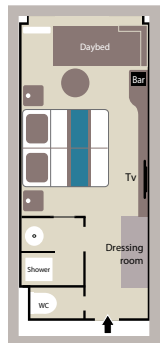

3 DELUXE SUITES
(290 sq.ft. + 54 sq.ft. private balcony)

- (1) Prestige Suites aboard Le Boréal & Le Soléal: 1 shower & 1 bathtub.
- (2) Prestige Cabin aboard Le Boréal & Le Soléal, Decks 5 & 6: 1 shower or 1 bathtub depends on staterooms.

28 DELUXE STATEROOMS
(200 sq.ft. + 43 sq.ft. private balcony)

8 SUPERIOR STATEROOMS
(226 sq.ft.)

Le Lyréal

OWNER'S SUITE
(581 sq.ft. + 129 sq.ft. private balcony)

GRAND DELUXE SUITE
(484 sq.ft. + 108 sq.ft. private balcony)

1 GRAND PRIVILEGE SUITE
(581 sq.ft. + 129 sq.ft. private balcony)

8 PRIVILEGE SUITES
(388 sq.ft. + 86 sq.ft. private balcony)

11 PRESTIGE SUITES
(388 sq.ft. + 86 sq.ft. private balcony)

73 PRESTIGE STATEROOMS
(194 sq.ft. + 43 sq.ft. private balcony)

3 DELUXE SUITES
(291 sq.ft. + 65 sq.ft. private balcony)

28 DELUXE STATEROOMS
(194 sq.ft. + 43 sq.ft. private balcony)

8 SUPERIOR STATEROOMS
(226 sq.ft.)

Deck Plan

- 7 Sun Deck - Open-air Bar
- 6 **LE BORÉAL, L'AUSTRAL & LE SOLÉAL:** Owner's Suite with private balcony - 3 Deluxe Suites with private balcony - 20 Prestige Staterooms with private balcony (with 18 Prestige Staterooms convertible into 9 Prestige Suites)
LE LYRIAL: Owner's Suite with private balcony - 1 Grand Privilege Suite - 3 Deluxe Suites with private balcony - 1 Grand Deluxe Suite with private balcony - 8 Privilege Suites with private balcony - 1 Prestige Stateroom with private balcony
ALL SHIPS: Pool - Grill Restaurant - Internet Space - Library - Panoramic Lounge - Panoramic Terrace
- 5 37 Prestige Staterooms with private balcony (with 22 Prestige Staterooms convertible into 11 Prestige Suites) - Fitness Center - SOTHYST™ Beauty Corner: Balneo, Hammam, Massage, Hairdresser - Relaxation Room - Image & Photo Desk - Bridge
- 4 35 Prestige Staterooms with private balcony - Theater
- 3 28 Deluxe Staterooms with private balcony - 8 Superior Staterooms - Main Lounge - Shop - Reception Desk - Excursion Desk - Medical Center
- 2 Gastronomic Restaurant - Marina