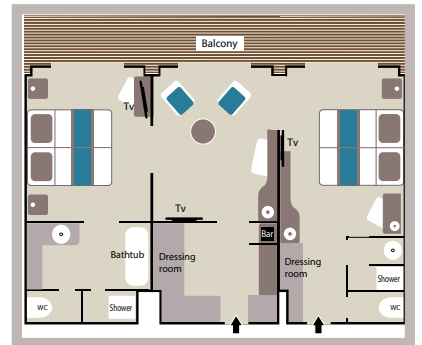

3 DELUXE SUITES
(290 sq.ft. + 54 sq.ft. private balcony)

- (1) Prestige Suites aboard Le Boréal & Le Soléal: 1 shower & 1 bathtub.
- (2) Prestige Cabin aboard Le Boréal & Le Soléal, Decks 5 & 6: 1 shower or 1 bathtub depends on staterooms.

28 DELUXE STATEROOMS
(200 sq.ft. + 43 sq.ft. private balcony)

8 SUPERIOR STATEROOMS
(226 sq.ft.)

Le Lyréal

OWNER'S SUITE
(581 sq.ft. + 129 sq.ft. private balcony)

GRAND DELUXE SUITE
(484 sq.ft. + 108 sq.ft. private balcony)

1 GRAND PRIVILEGE SUITE
(581 sq.ft. + 129 sq.ft. private balcony)

8 PRIVILEGE SUITES
(388 sq.ft. + 86 sq.ft. private balcony)

11 PRESTIGE SUITES
(388 sq.ft. + 86 sq.ft. private balcony)

73 PRESTIGE STATEROOMS
(194 sq.ft. + 43 sq.ft. private balcony)

3 DELUXE SUITES
(291 sq.ft. + 65 sq.ft. private balcony)

28 DELUXE STATEROOMS
(194 sq.ft. + 43 sq.ft. private balcony)

8 SUPERIOR STATEROOMS
(226 sq.ft.)

Deck Plan

- 7 Sun Deck - Open-air Bar
- 6 **LE BORÉAL, L'AUSTRAL & LE SOLÉAL:** Owner's Suite with private balcony - 3 Deluxe Suites with private balcony - 20 Prestige Staterooms with private balcony (with 18 Prestige Staterooms convertible into 9 Prestige Suites)
LE LYRIAL: Owner's Suite with private balcony - 1 Grand Privilege Suite - 3 Deluxe Suites with private balcony - 1 Grand Deluxe Suite with private balcony - 8 Privilege Suites with private balcony - 1 Prestige Stateroom with private balcony
ALL SHIPS: Pool - Grill Restaurant - Internet Space - Library - Panoramic Lounge - Panoramic Terrace
- 5 37 Prestige Staterooms with private balcony (with 22 Prestige Staterooms convertible into 11 Prestige Suites) - Fitness Center - SOTHYST™ Beauty Corner: Balneo, Hammam, Massage, Hairdresser - Relaxation Room - Image & Photo Desk - Bridge
- 4 35 Prestige Staterooms with private balcony - Theater
- 3 28 Deluxe Staterooms with private balcony - 8 Superior Staterooms - Main Lounge - Shop - Reception Desk - Excursion Desk - Medical Center
- 2 Gastronomic Restaurant - Marina