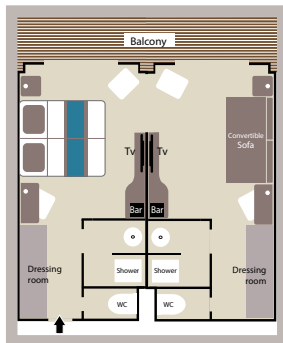

3 DELUXE SUITES
(290 sq.ft. + 54 sq.ft. private balcony)

- (1) Prestige Suites aboard Le Boréal & Le Soléal: 1 shower & 1 bathtub.
- (2) Prestige Cabin aboard Le Boréal & Le Soléal, Decks 5 & 6: 1 shower or 1 bathtub depends on staterooms.

28 DELUXE STATEROOMS
(200 sq.ft. + 43 sq.ft. private balcony)

8 SUPERIOR STATEROOMS
(226 sq.ft.)

Le Lyréal

OWNER'S SUITE
(581 sq.ft. + 129 sq.ft. private balcony)

GRAND DELUXE SUITE
(484 sq.ft. + 108 sq.ft. private balcony)

1 GRAND PRIVILEGE SUITE
(581 sq.ft. + 129 sq.ft. private balcony)

8 PRIVILEGE SUITES
(388 sq.ft. + 86 sq.ft. private balcony)

11 PRESTIGE SUITES
(388 sq.ft. + 86 sq.ft. private balcony)

73 PRESTIGE STATEROOMS
(194 sq.ft. + 43 sq.ft. private balcony)

3 DELUXE SUITES
(291 sq.ft. + 65 sq.ft. private balcony)

28 DELUXE STATEROOMS
(194 sq.ft. + 43 sq.ft. private balcony)

8 SUPERIOR STATEROOMS
(226 sq.ft.)

Deck Plan

- 7 Sun Deck - Open-air Bar
- 6 **LE BORÉAL, L'AUSTRAL & LE SOLÉAL:** Owner's Suite with private balcony - 3 Deluxe Suites with private balcony - 20 Prestige Staterooms with private balcony (with 18 Prestige Staterooms convertible into 9 Prestige Suites)
LE LYRIAL: Owner's Suite with private balcony - 1 Grand Privilege Suite - 3 Deluxe Suites with private balcony - 1 Grand Deluxe Suite with private balcony - 8 Privilege Suites with private balcony - 1 Prestige Stateroom with private balcony
ALL SHIPS: Pool - Grill Restaurant - Internet Space - Library - Panoramic Lounge - Panoramic Terrace
- 5 37 Prestige Staterooms with private balcony (with 22 Prestige Staterooms convertible into 11 Prestige Suites) - Fitness Center - SOTHYST™ Beauty Corner: Balneo, Hammam, Massage, Hairdresser - Relaxation Room - Image & Photo Desk - Bridge
- 4 35 Prestige Staterooms with private balcony - Theater
- 3 28 Deluxe Staterooms with private balcony - 8 Superior Staterooms - Main Lounge - Shop - Reception Desk - Excursion Desk - Medical Center
- 2 Gastronomic Restaurant - Marina