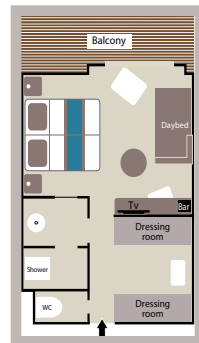

3 DELUXE SUITES
(290 sq.ft. + 54 sq.ft. private balcony)

- (1) Prestige Suites aboard Le Boréal & Le Soléal: 1 shower & 1 bathtub.
- (2) Prestige Cabin aboard Le Boréal & Le Soléal, Decks 5 & 6: 1 shower or 1 bathtub depends on staterooms.

28 DELUXE STATEROOMS
(200 sq.ft. + 43 sq.ft. private balcony)

8 SUPERIOR STATEROOMS
(226 sq.ft.)

Le Lyréal

OWNER'S SUITE
(581 sq.ft. + 129 sq.ft. private balcony)

GRAND DELUXE SUITE
(484 sq.ft. + 108 sq.ft. private balcony)

1 GRAND PRIVILEGE SUITE
(581 sq.ft. + 129 sq.ft. private balcony)

8 PRIVILEGE SUITES
(388 sq.ft. + 86 sq.ft. private balcony)

11 PRESTIGE SUITES
(388 sq.ft. + 86 sq.ft. private balcony)

73 PRESTIGE STATEROOMS
(194 sq.ft. + 43 sq.ft. private balcony)

3 DELUXE SUITES
(291 sq.ft. + 65 sq.ft. private balcony)

28 DELUXE STATEROOMS
(194 sq.ft. + 43 sq.ft. private balcony)

8 SUPERIOR STATEROOMS
(226 sq.ft.)

Deck Plan

- 7 Sun Deck - Open-air Bar
- 6 **LE BORÉAL, L'AUSTRAL & LE SOLÉAL:** Owner's Suite with private balcony - 3 Deluxe Suites with private balcony - 20 Prestige Staterooms with private balcony (with 18 Prestige Staterooms convertible into 9 Prestige Suites)
LE LYRIAL: Owner's Suite with private balcony - 1 Grand Privilege Suite - 3 Deluxe Suites with private balcony - 1 Grand Deluxe Suite with private balcony - 8 Privilege Suites with private balcony - 1 Prestige Stateroom with private balcony
ALL SHIPS: Pool - Grill Restaurant - Internet Space - Library - Panoramic Lounge - Panoramic Terrace
- 5 37 Prestige Staterooms with private balcony (with 22 Prestige Staterooms convertible into 11 Prestige Suites) - Fitness Center - SOTHYST™ Beauty Corner: Balneo, Hammam, Massage, Hairdresser - Relaxation Room - Image & Photo Desk - Bridge
- 4 35 Prestige Staterooms with private balcony - Theater
- 3 28 Deluxe Staterooms with private balcony - 8 Superior Staterooms - Main Lounge - Shop - Reception Desk - Excursion Desk - Medical Center
- 2 Gastronomic Restaurant - Marina