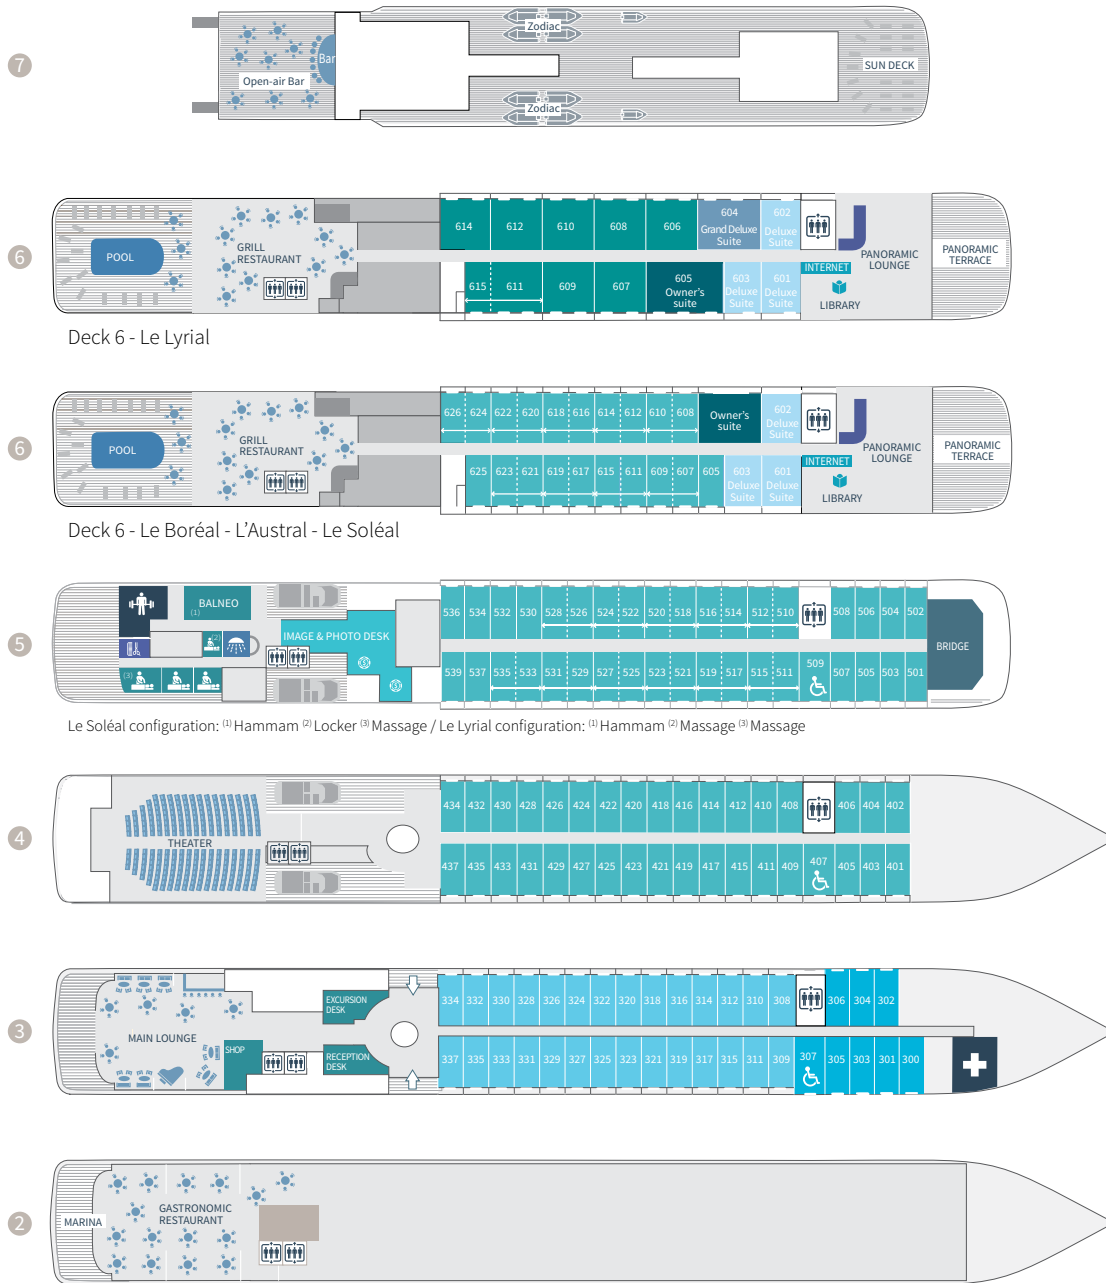

3 DELUXE SUITES
(290 sq.ft. + 54 sq.ft. private balcony)

- (1) Prestige Suites aboard Le Boréal & Le Soléal: 1 shower & 1 bathtub.
- (2) Prestige Cabin aboard Le Boréal & Le Soléal, Decks 5 & 6: 1 shower or 1 bathtub depends on staterooms.

3 DELUXE SUITES
(291 sq.ft. + 65 sq.ft. private balcony)

28 DELUXE STATEROOMS
(194 sq.ft. + 43 sq.ft. private balcony)

8 SUPERIOR STATEROOMS
(226 sq.ft.)

Deck Plan

- 7 Sun Deck - Open-air Bar
- 6 **LE BORÉAL, L'AUSTRAL & LE SOLÉAL:** Owner's Suite with private balcony - 3 Deluxe Suites with private balcony - 20 Prestige Staterooms with private balcony (with 18 Prestige Staterooms convertible into 9 Prestige Suites)
LE LYRIAL: Owner's Suite with private balcony - 1 Grand Privilege Suite - 3 Deluxe Suites with private balcony - 1 Grand Deluxe Suite with private balcony - 8 Privilege Suites with private balcony - 1 Prestige Stateroom with private balcony
ALL SHIPS: Pool - Grill Restaurant - Internet Space - Library - Panoramic Lounge - Panoramic Terrace
- 5 37 Prestige Staterooms with private balcony (with 22 Prestige Staterooms convertible into 11 Prestige Suites) - Fitness Center - SOTHYST™ Beauty Corner: Balneo, Hammam, Massage, Hairdresser - Relaxation Room - Image & Photo Desk - Bridge
- 4 35 Prestige Staterooms with private balcony - Theater
- 3 28 Deluxe Staterooms with private balcony - 8 Superior Staterooms - Main Lounge - Shop - Reception Desk - Excursion Desk - Medical Center
- 2 Gastronomic Restaurant - Marina

- Owner's Suite—Deck 6
- Privilege Suites—Deck 6
- Grand Privilege Suite—Deck 6 (LYRIAL)
- Prestige Suites—Decks 5 - 6
- Grand Deluxe Suite—Deck 6 (LYRIAL)
- Deluxe Suites—Deck 6
- Prestige Staterooms—Decks 4 - 5 - 6
- Deluxe Staterooms—Deck 3
- Superior Staterooms—Deck 3