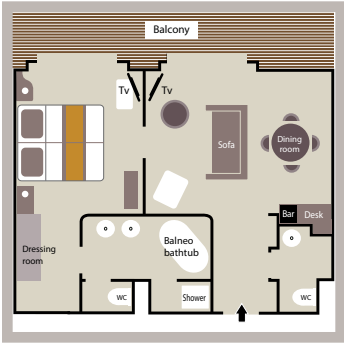

Le Boréal, L'Austral & Le Soléal

OWNER'S SUITE
(484 sq.ft. + 97 sq.ft. private balcony)

UP TO 20 PRESTIGE SUITES
(398 sq.ft. + 86 sq.ft. private balcony)

UP TO 92 PRESTIGE STATEROOMS
(200 sq.ft. + 43 sq.ft. private balcony)

3 DELUXE SUITES
(290 sq.ft. + 54 sq.ft. private balcony)

- (1) Prestige Suites aboard Le Boréal & Le Soléal: 1 shower & 1 bathtub.
- (2) Prestige Cabin aboard Le Boréal & Le Soléal, Decks 5 & 6: 1 shower or 1 bathtub depends on staterooms.

28 DELUXE STATEROOMS
(200 sq.ft. + 43 sq.ft. private balcony)

8 SUPERIOR STATEROOMS
(226 sq.ft.)

Le Lyréal

OWNER'S SUITE
(581 sq.ft. + 129 sq.ft. private balcony)

GRAND DELUXE SUITE
(484 sq.ft. + 108 sq.ft. private balcony)

3 DELUXE SUITES
(291 sq.ft. + 65 sq.ft. private balcony)

28 DELUXE STATEROOMS
(194 sq.ft. + 43 sq.ft. private balcony)

8 SUPERIOR STATEROOMS
(226 sq.ft.)

Deck Plan

- 7 Sun Deck - Open-air Bar
- 6 **LE BORÉAL, L'AUSTRAL & LE SOLÉAL:** Owner's Suite with private balcony - 3 Deluxe Suites with private balcony - 20 Prestige Staterooms with private balcony (with 18 Prestige Staterooms convertible into 9 Prestige Suites)
LE LYRIAL: Owner's Suite with private balcony - 1 Grand Privilege Suite - 3 Deluxe Suites with private balcony - 1 Grand Deluxe Suite with private balcony - 8 Privilege Suites with private balcony - 1 Prestige Stateroom with private balcony
ALL SHIPS: Pool - Grill Restaurant - Internet Space - Library - Panoramic Lounge - Panoramic Terrace
- 5 37 Prestige Staterooms with private balcony (with 22 Prestige Staterooms convertible into 11 Prestige Suites) - Fitness Center - SOTHYST™ Beauty Corner: Balneo, Hammam, Massage, Hairdresser - Relaxation Room - Image & Photo Desk - Bridge
- 4 35 Prestige Staterooms with private balcony - Theater
- 3 28 Deluxe Staterooms with private balcony - 8 Superior Staterooms - Main Lounge - Shop - Reception Desk - Excursion Desk - Medical Center
- 2 Gastronomic Restaurant - Marina