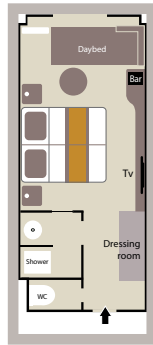

3 DELUXE SUITES
(290 sq.ft. + 54 sq.ft. private balcony)

- (1) Prestige Suites aboard Le Boréal & Le Soléal: 1 shower & 1 bathtub.
- (2) Prestige Cabin aboard Le Boréal & Le Soléal, Decks 5 & 6: 1 shower or 1 bathtub depends on staterooms.

28 DELUXE STATEROOMS
(200 sq.ft. + 43 sq.ft. private balcony)

8 SUPERIOR STATEROOMS
(226 sq.ft.)

Le Lyréal

OWNER'S SUITE
(581 sq.ft. + 129 sq.ft. private balcony)

GRAND DELUXE SUITE
(484 sq.ft. + 108 sq.ft. private balcony)

1 GRAND PRIVILEGE SUITE
(581 sq.ft. + 129 sq.ft. private balcony)

8 PRIVILEGE SUITES
(388 sq.ft. + 86 sq.ft. private balcony)

11 PRESTIGE SUITES
(388 sq.ft. + 86 sq.ft. private balcony)

73 PRESTIGE STATEROOMS
(194 sq.ft. + 43 sq.ft. private balcony)

3 DELUXE SUITES
(291 sq.ft. + 65 sq.ft. private balcony)

28 DELUXE STATEROOMS
(194 sq.ft. + 43 sq.ft. private balcony)

8 SUPERIOR STATEROOMS
(226 sq.ft.)

Deck Plan

- 7 Sun Deck - Open-air Bar
- 6 **LE BORÉAL, L'AUSTRAL & LE SOLÉAL:** Owner's Suite with private balcony - 3 Deluxe Suites with private balcony - 20 Prestige Staterooms with private balcony (with 18 Prestige Staterooms convertible into 9 Prestige Suites)
LE LYRIAL: Owner's Suite with private balcony - 1 Grand Privilege Suite - 3 Deluxe Suites with private balcony - 1 Grand Deluxe Suite with private balcony - 8 Privilege Suites with private balcony - 1 Prestige Stateroom with private balcony
ALL SHIPS: Pool - Grill Restaurant - Internet Space - Library - Panoramic Lounge - Panoramic Terrace
- 5 37 Prestige Staterooms with private balcony (with 22 Prestige Staterooms convertible into 11 Prestige Suites) - Fitness Center - SOTHYST™ Beauty Corner: Balneo, Hammam, Massage, Hairdresser - Relaxation Room - Image & Photo Desk - Bridge
- 4 35 Prestige Staterooms with private balcony - Theater
- 3 28 Deluxe Staterooms with private balcony - 8 Superior Staterooms - Main Lounge - Shop - Reception Desk - Excursion Desk - Medical Center
- 2 Gastronomic Restaurant - Marina