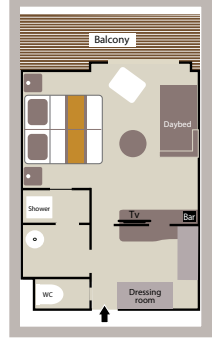

Le Boréal, L'Austral & Le Soléal

OWNER'S SUITE
(484 sq.ft. + 97 sq.ft. private balcony)

UP TO 20 PRESTIGE SUITES
(398 sq.ft. + 86 sq.ft. private balcony)

UP TO 92 PRESTIGE STATEROOMS
(200 sq.ft. + 43 sq.ft. private balcony)

3 DELUXE SUITES
(290 sq.ft. + 54 sq.ft. private balcony)

- (1) Prestige Suites aboard Le Boréal & Le Soléal: 1 shower & 1 bathtub.
- (2) Prestige Cabin aboard Le Boréal & Le Soléal, Decks 5 & 6: 1 shower or 1 bathtub depends on staterooms.

28 DELUXE STATEROOMS
(200 sq.ft. + 43 sq.ft. private balcony)

8 SUPERIOR STATEROOMS
(226 sq.ft.)

Le Lyréal

OWNER'S SUITE
(581 sq.ft. + 129 sq.ft. private balcony)

GRAND DELUXE SUITE
(484 sq.ft. + 108 sq.ft. private balcony)

3 DELUXE SUITES
(291 sq.ft. + 65 sq.ft. private balcony)

28 DELUXE STATEROOMS
(194 sq.ft. + 43 sq.ft. private balcony)

8 SUPERIOR STATEROOMS
(226 sq.ft.)

Deck Plan

- 7 Sun Deck - Open-air Bar
- 6 **LE BORÉAL, L'AUSTRAL & LE SOLÉAL:** Owner's Suite with private balcony - 3 Deluxe Suites with private balcony - 20 Prestige Staterooms with private balcony (with 18 Prestige Staterooms convertible into 9 Prestige Suites)
LE LYRIAL: Owner's Suite with private balcony - 1 Grand Privilege Suite - 3 Deluxe Suites with private balcony - 1 Grand Deluxe Suite with private balcony - 8 Privilege Suites with private balcony - 1 Prestige Stateroom with private balcony
ALL SHIPS: Pool - Grill Restaurant - Internet Space - Library - Panoramic Lounge - Panoramic Terrace
- 5 37 Prestige Staterooms with private balcony (with 22 Prestige Staterooms convertible into 11 Prestige Suites) - Fitness Center - SOTHYST™ Beauty Corner: Balneo, Hammam, Massage, Hairdresser - Relaxation Room - Image & Photo Desk - Bridge
- 4 35 Prestige Staterooms with private balcony - Theater
- 3 28 Deluxe Staterooms with private balcony - 8 Superior Staterooms - Main Lounge - Shop - Reception Desk - Excursion Desk - Medical Center
- 2 Gastronomic Restaurant - Marina