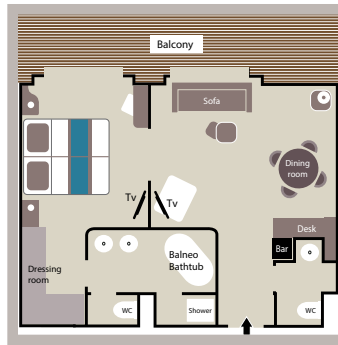

3 DELUXE SUITES
(290 sq.ft. + 54 sq.ft. private balcony)

- (1) Prestige Suites aboard Le Boréal & Le Soléal: 1 shower & 1 bathtub.
- (2) Prestige Cabin aboard Le Boréal & Le Soléal, Decks 5 & 6: 1 shower or 1 bathtub depends on staterooms.

28 DELUXE STATEROOMS
(200 sq.ft. + 43 sq.ft. private balcony)

8 SUPERIOR STATEROOMS
(226 sq.ft.)

Le Lyréal

OWNER'S SUITE
(581 sq.ft. + 129 sq.ft. private balcony)

GRAND DELUXE SUITE
(484 sq.ft. + 108 sq.ft. private balcony)

1 GRAND PRIVILEGE SUITE
(581 sq.ft. + 129 sq.ft. private balcony)

8 PRIVILEGE SUITES
(388 sq.ft. + 86 sq.ft. private balcony)

11 PRESTIGE SUITES
(388 sq.ft. + 86 sq.ft. private balcony)

73 PRESTIGE STATEROOMS
(194 sq.ft. + 43 sq.ft. private balcony)

3 DELUXE SUITES
(291 sq.ft. + 65 sq.ft. private balcony)

28 DELUXE STATEROOMS
(194 sq.ft. + 43 sq.ft. private balcony)

8 SUPERIOR STATEROOMS
(226 sq.ft.)

Deck Plan

- 7 Sun Deck - Open-air Bar
- 6 **LE BORÉAL, L'AUSTRAL & LE SOLÉAL:** Owner's Suite with private balcony - 3 Deluxe Suites with private balcony - 20 Prestige Staterooms with private balcony (with 18 Prestige Staterooms convertible into 9 Prestige Suites)
LE LYRIAL: Owner's Suite with private balcony - 1 Grand Privilege Suite - 3 Deluxe Suites with private balcony - 1 Grand Deluxe Suite with private balcony - 8 Privilege Suites with private balcony - 1 Prestige Stateroom with private balcony
ALL SHIPS: Pool - Grill Restaurant - Internet Space - Library - Panoramic Lounge - Panoramic Terrace
- 5 37 Prestige Staterooms with private balcony (with 22 Prestige Staterooms convertible into 11 Prestige Suites) - Fitness Center - SOTHYST™ Beauty Corner: Balneo, Hammam, Massage, Hairdresser - Relaxation Room - Image & Photo Desk - Bridge
- 4 35 Prestige Staterooms with private balcony - Theater
- 3 28 Deluxe Staterooms with private balcony - 8 Superior Staterooms - Main Lounge - Shop - Reception Desk - Excursion Desk - Medical Center
- 2 Gastronomic Restaurant - Marina