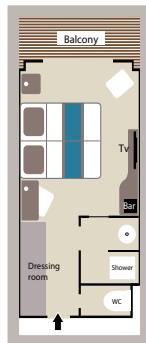

3 DELUXE SUITES
(290 sq.ft. + 54 sq.ft. private balcony)

- (1) Prestige Suites aboard Le Boréal & Le Soléal: 1 shower & 1 bathtub.
- (2) Prestige Cabin aboard Le Boréal & Le Soléal, Decks 5 & 6: 1 shower or 1 bathtub depends on staterooms.

1 GRAND PRIVILEGE SUITE
(581 sq.ft. + 129 sq.ft. private balcony)

8 PRIVILEGE SUITES
(388 sq.ft. + 86 sq.ft. private balcony)

11 PRESTIGE SUITES
(388 sq.ft. + 86 sq.ft. private balcony)

73 PRESTIGE STATEROOMS
(194 sq.ft. + 43 sq.ft. private balcony)

3 DELUXE SUITES
(291 sq.ft. + 65 sq.ft. private balcony)

28 DELUXE STATEROOMS
(194 sq.ft. + 43 sq.ft. private balcony)

8 SUPERIOR STATEROOMS
(226 sq.ft.)

Deck Plan

- 7 Sun Deck - Open-air Bar
- 6 **LE BORÉAL, L'AUSTRAL & LE SOLÉAL:** Owner's Suite with private balcony - 3 Deluxe Suites with private balcony - 20 Prestige Staterooms with private balcony (with 18 Prestige Staterooms convertible into 9 Prestige Suites)
LE LYRIAL: Owner's Suite with private balcony - 1 Grand Privilege Suite - 3 Deluxe Suites with private balcony - 1 Grand Deluxe Suite with private balcony - 8 Privilege Suites with private balcony - 1 Prestige Stateroom with private balcony
ALL SHIPS: Pool - Grill Restaurant - Internet Space - Library - Panoramic Lounge - Panoramic Terrace
- 5 37 Prestige Staterooms with private balcony (with 22 Prestige Staterooms convertible into 11 Prestige Suites) - Fitness Center - SOTHYST™ Beauty Corner: Balneo, Hammam, Massage, Hairdresser - Relaxation Room - Image & Photo Desk - Bridge
- 4 35 Prestige Staterooms with private balcony - Theater
- 3 28 Deluxe Staterooms with private balcony - 8 Superior Staterooms - Main Lounge - Shop - Reception Desk - Excursion Desk - Medical Center
- 2 Gastronomic Restaurant - Marina